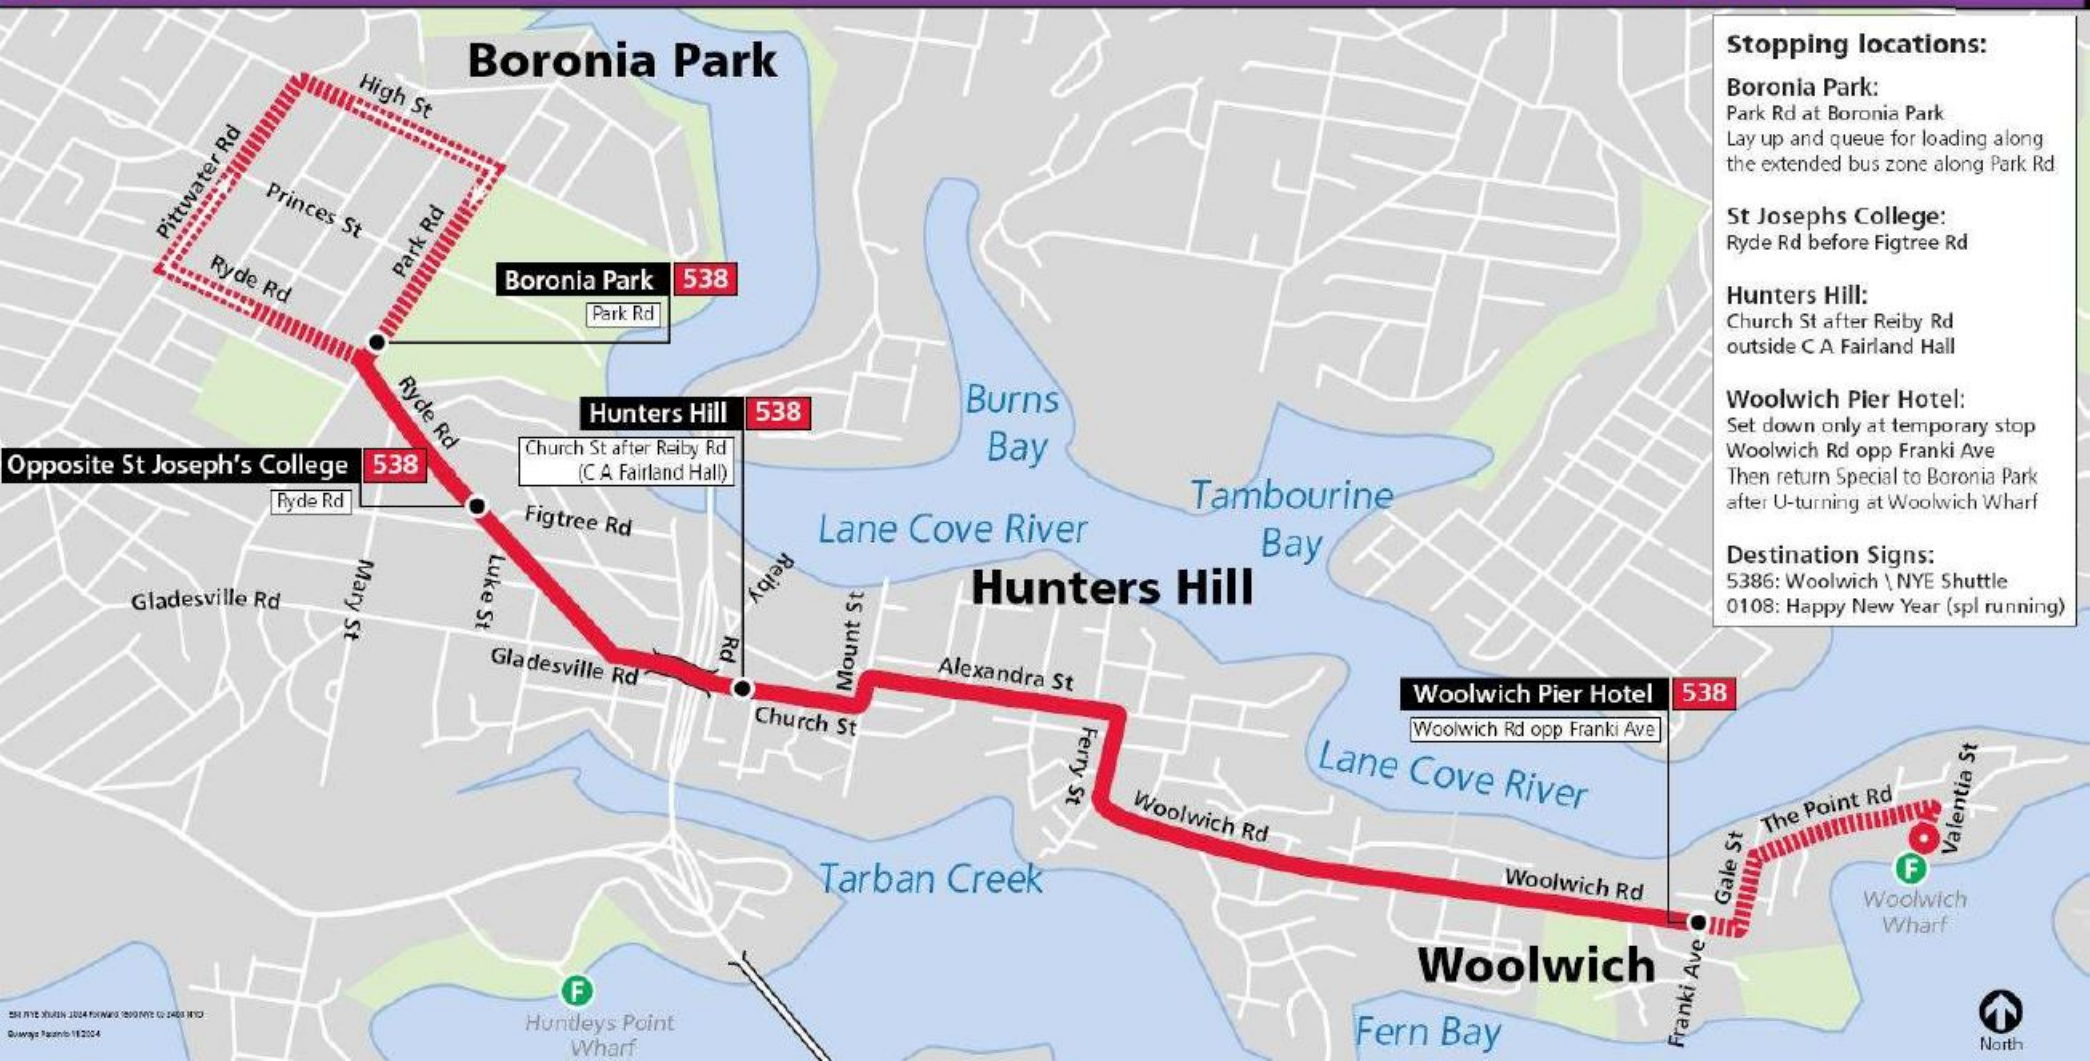

New Years Eve

Boronia Park to Woolwich shuttle Forward

538

- Stopping locations:**
- Boronia Park:**
Park Rd at Boronia Park
Lay up and queue for loading along the extended bus zone along Park Rd
 - St Josephs College:**
Ryde Rd before Figtree Rd
 - Hunters Hill:**
Church St after Reiby Rd
outside C A Fairland Hall
 - Woolwich Pier Hotel:**
Set down only at temporary stop
Woolwich Rd opp Franki Ave
Then return Special to Boronia Park
after U-turning at Woolwich Wharf
 - Destination Signs:**
5386: Woolwich \ NYE Shuttle
0108: Happy New Year (spl running)